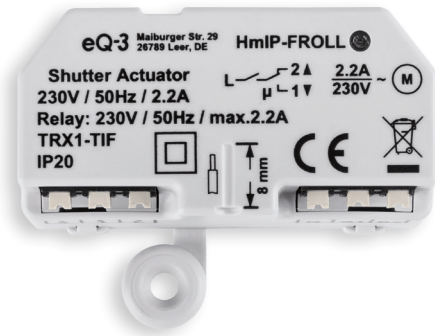

# Shutter Actuator – flush-mount

Product ref.: 151347A0

## Technical specifications

Supply voltage	230 V/50 Hz
Current consumption	2.2 A max.
Standby power consumption	0.2 W
Max. switching capacity	500 VA
Load type	motor load
Relay	1x NO contact, 1x changeover contact
Cable type and cross section	rigid and flexible cable, 0.75-1.5 mm <sup>2</sup>
Installation	only in switch boxes (device boxes) in accordance with DIN 49073-1 or surface-mounting boxes in accordance with DIN 60670-1 (e.g. Abox 025 or Abox 040)
Degree of protection	IP20
Ambient temperature	-10 to +55 °C
Dimensions (W x H x D)	54 x 33 x 41 mm
Weight	40 g
Radio frequency band	868.0-868.6 MHz 869.4-869.65 MHz
Typ. open area RF range	180 m

## Product features

- Flush-mounted actuator controls shutters and awnings
- Comfortable operation via Homematic IP app and via Homematic IP Remote Control
- With individually configured week profiles, shutters/awnings can be raised and lowered in a time-controlled manner
- Comfortable control dependent on sunrise and sunset
- Lock-out, storm and heat protection function in combination with the Homematic IP app and other devices
- Suitable for all standard tube motors
- Supports connection of two standard push-buttons via screwless clamps for local operation
- Compact design offers easy installation in flush-mounted boxes or in surface-mounted junction boxes (e.g. ELS Spelsberg Abox 25) e.g. for operation in basements
- A neutral conductor is required for installation
- Comfortable and individual voice control (e.g. via Amazon Alexa or Google Assistant)
- To enable operation, the device has to be connected with one of the following solutions:
  - Homematic IP Access Point with free smartphone app and free cloud service
  - Central Control Unit CCU2/CCU3 with local user interface WebUI
  - Third-party solutions of partners